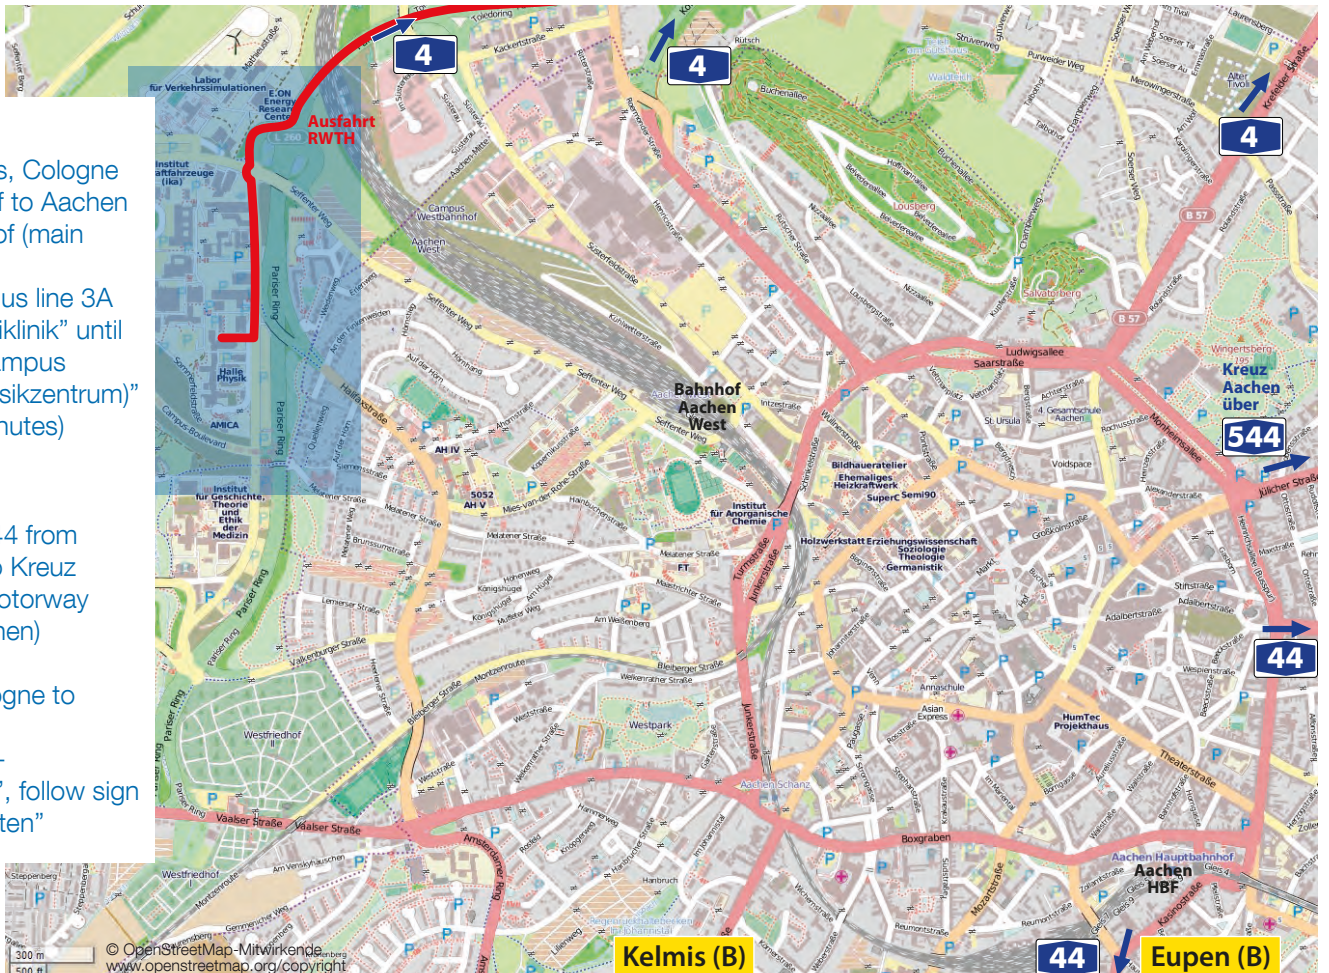

### BY TRAIN

from Brussels, Cologne  
or Düsseldorf to Aachen  
Hauptbahnhof (main  
train station)  
then taxi or bus line 3A  
direction "Uniklinik" until  
bus stop "Campus  
Melaten (Physikzentrum)"  
(about 20 minutes)

### By Car

Motorway A44 from  
Düsseldorf to Kreuz  
Aachen (= motorway  
junction Aachen)  
or  
A4 from Cologne to  
Maastricht,  
Exit "Aachen-  
Laursberg", follow sign  
"RWTH Melaten"